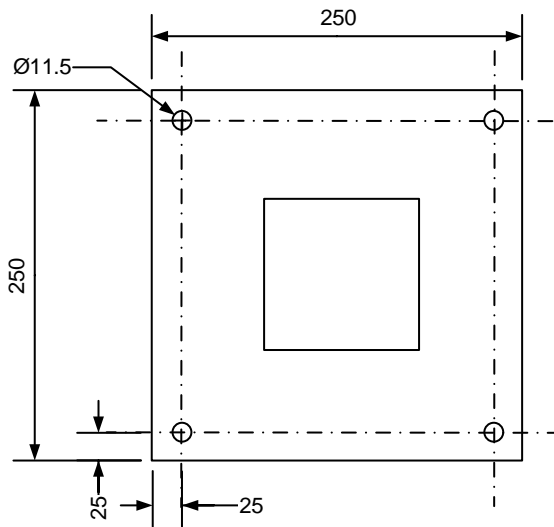

Base Plate Dimensions

	Product	Part No.	Material	Drn By: IO
	PEDESTRIAN HEIGHT – Brushed & Lacquered Finish Post	SSP-PED	304SS	Date: 10/04/17
				Issue: 04